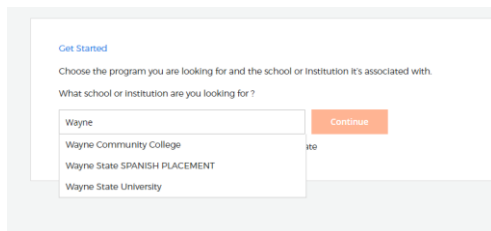

Go to the Language Testing International web page; <https://www.languagetesting.com/>

On the home page, ignore the menu at the top, go to where it says, Select a language

In the Select a language box, type and then select the language you want and click Get Certified

[View All Languages >](#)

On the next page go to the side that says Student/Teacher, and second from the bottom find, Language Certification for Programs with ACTFL requirements

Select Choose Test

On the next page you select institution, Type Wayne in the box and then select Wayne State University